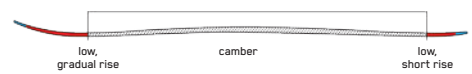

ROCKER PROFILE | ALL-TERRAIN ROCKER