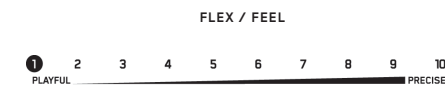

KEY FEATURES

Three Buckles, Gripwalk Outsoles.

FLEX RATING:	N/A
LAST WIDTH (MM):	Youth
WEIGHT (G):	1,628g @ 24.5
SHELL MATERIAL:	TPU RG
CUFF MATERIAL:	PP
LINER:	CushFit Jr
STRAP:	N/A
OUTSOLE:	5355 (Alpine)
SIZE RANGE:	23.5, 24.5, 25.5