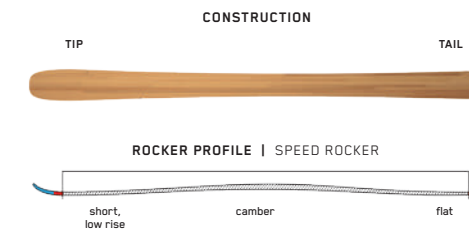

KEY FEATURES

Hybritech, Tapered Tip/Tail

SIZES (CM):	145, 155, 165
DIMENSIONS (MM):	127 - 98 - 116
ROCKER:	All-Terrain Rocker
RADIUS (M):	14.3 @ 155
CORE:	Aspen Micro Block

MINDBENDER JR

The Mindbender Junior is the go-to ski for young guns looking to hang with the big dogs on serious freeride terrain. With a responsive Aspen Veneer core and versatile All-Terrain Rocker, this is no watered-down kids' ski.

KEY FEATURES

Full Wood Core, Hybritech

SIZES (CM):	119, 129, 139, 149
DIMENSIONS (MM):	110 - 84 - 98
ROCKER:	All-Terrain Rocker
RADIUS (M):	12 @ 139
CORE:	Aspen

DISRUPTION JR

The Disruption Jr is for kids who know how to rail a turn, for those tearing up the racecourse, or for those chasing Mom and Dad on early-morning groomer missions. The Disruption Jr perfectly combines flex and versatility with maximum stability.

KEY FEATURES

Full Wood Core, Hybritech

SIZES (CM):	134, 144, 154
DIMENSIONS (MM):	104 - 68 - 88
ROCKER:	Speed Rocker
RADIUS (M):	16 @ 144
CORE:	Aspen

WAYBACK JR

The Wayback Jr is the go-to tool for any grom looking to spend some time on the skin track. With a nimble Paulownia Tour Light core, versatile B4mm waist, and All-Terrain Rocker. Click in and get after it.