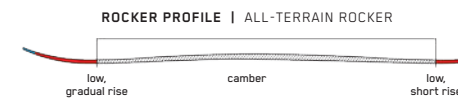

CONSTRUCTION

SIZES (CM):	160, 167, 174, 181
DIMENSIONS (MM):	121 - 89 - 107
ROCKER:	All-Terrain Rocker
RADIUS (M):	19.3 @ 174
CORE:	Paulownia

WAYBACK 84

With a Snophobic top sheet and an ultra-light Paulownia Tour Light core, the Wayback 84 is the reliable touring ski that won't break the bank. Its All-Terrain Rocker boasts a gradual rise in the tip for versatility and a short rise in the tail for added control.