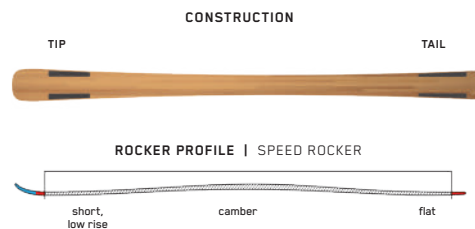

KEY FEATURES

Carbon I-Beam, Hybritech Sidewall