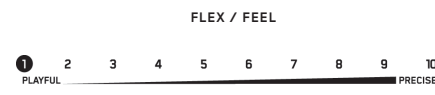

KEY FEATURES

One Buckle.

FLEX RATING:	N/A
LAST WIDTH (MM):	Youth
WEIGHT (G):	726g @ 16.5
SHELL MATERIAL:	TPU RG
CUFF MATERIAL:	PP
LINER:	CushFit Jr
STRAP:	N/A
OUTSOLE:	5355 (Alpine)
SIZE RANGE:	14.5, 15.5, 16.5, 17.5, 18.5

INDY II

With two sturdy buckles, these boots feature added performance and value as your little ripper starts looking beyond the bunny hill.