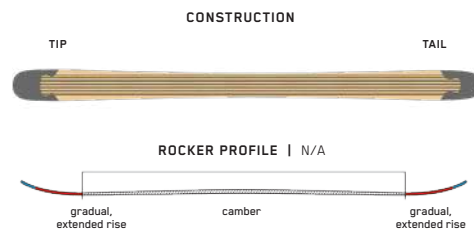

KEY FEATURES

K2 Carbon Braided Core, Triaxial Braided Core, TwinTech Sidewalls, Bio Resin

SIZES (CM):	149, 159, 169, 179, 185
DIMENSIONS (MM):	119 - 90 - 113
ROCKER:	All-Terrain Twin Rocker
RADIUS (M):	16 @ 169
CORE:	Aspen Micro Block

KEY FEATURES

K2 Carbon Braided Core, Bio Resin

SIZES (CM):	139, 149, 159, 169
DIMENSIONS (MM):	111 - 86 - 106
ROCKER:	N/A
RADIUS (M):	16 @ 159
CORE:	Aspen

ALL NEW

OMEN 90 W

From the park to the podium. The Omen 90 W is an ultra-durable freestyle twin designed for the park, pipe, and beyond. Equipped with K2's Carbon Boost Braid and Triaxial Braided Cores for added durability and plenty of pop while also featuring a progressive sidecut.

KEY FEATURES

K2 Carbon Braided Core, Triaxial Braided Core, TwinTech Sidewalls, Bio Resin

SIZES (CM):	149, 159, 169
DIMENSIONS (MM):	119 - 90 - 113
ROCKER:	N/A
RADIUS (M):	14 @ 159
CORE:	Aspen Micro Block