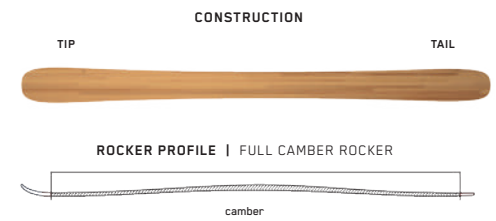

KEY FEATURES

Duracap

SIZES (CM):	88
DIMENSIONS (MM):	116 - 95 - 109
ROCKER:	Full Camber
RADIUS (M):	5.6 @ 88
CORE:	Composite

244

Equally at home in a starting gate or lapping soft bumps under bluebird skies, the 244 is the precision mogul ski that will take your game to the next level. Stout, stiff, and built for competition, this ski's pedigree can be traced back to Jonny Moseley's Olympic gold in '98. These boards can bash with the best of 'em.

KEY FEATURES

Duracap

SIZES (CM):	153, 163, 173
DIMENSIONS (MM):	97 - 66 - 82
ROCKER:	Full Camber
RADIUS (M):	23 @ 163
CORE:	Aspen

YOUTH

MINDBENDER JUVY

The Mindbender Juvy is the go-to ski for young guns looking to hang with the big dogs on serious freeride terrain. With a responsive Aspen Micro Block core and versatile All-Terrain Rocker, this is no watered-down kids' ski. These planks are a smaller version of our legendary Mindbender adult skis.