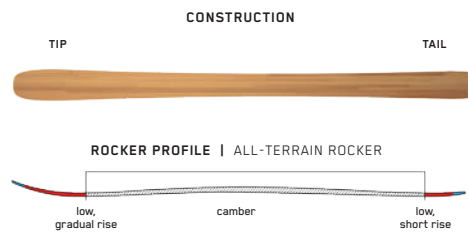

KEY FEATURES

Duracap

SIZES (CM):	153, 163, 173
DIMENSIONS (MM):	97 - 66 - 82
ROCKER:	Full Camber
RADIUS (M):	23 @ 163
CORE:	Aspen

YOUTH

MINDBENDER JUVY

The Mindbender Juvy is the go-to ski for young guns looking to hang with the big dogs on serious freeride terrain. With a responsive Aspen Micro Block core and versatile All-Terrain Rocker, this is no watered-down kids' ski. These planks are a smaller version of our legendary Mindbender adult skis.

KEY FEATURES

Hybritech, Tapered Tip/Tail

SIZES (CM):	145, 155, 165
DIMENSIONS (MM):	127 - 98 - 116
ROCKER:	All-Terrain Rocker
RADIUS (M):	14.3 @ 155
CORE:	Aspen Micro Block

MINDBENDER JR

The Mindbender Junior is the go-to ski for young guns looking to hang with the big dogs on serious freeride terrain. With a responsive Aspen Veneer core and versatile All-Terrain Rocker, this is no watered-down kids' ski.