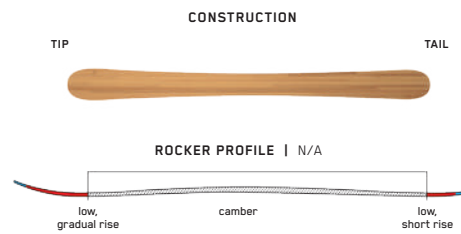

KEY FEATURES

N/A

SIZES (CM):	109, 119, 129, 139, 149
DIMENSIONS (MM):	99 - 72 - 91
ROCKER:	N/A
RADIUS (M):	12.2 @ 129
CORE:	Composite

INDY

Look no further for a one-stop kids ski you can trust to get your little one hooked. Strap them in to the Indy for their first days on the slopes.