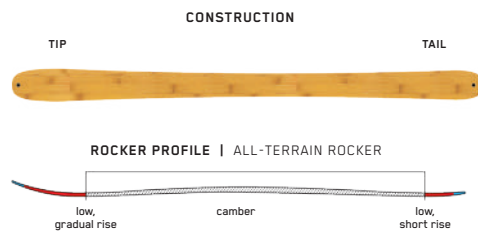

KEY FEATURES

Snophobic Topsheet

SIZES (CM):	126, 136, 146
DIMENSIONS (MM):	118 - 84 - 106
ROCKER:	All-Terrain Rocker
RADIUS (M):	11.2 @ 136
CORE:	Paulownia

OMEN JR

Taking a cue from the full-size Omen, the Omen Jr offers the same freestyle stance and feel for young skiers dreaming of X Games podiums. Thanks to a poppy Aspen wood core and durable cap construction, these skis are built for endless park laps, all season long.