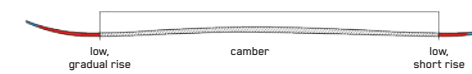

ROCKER PROFILE | ALL-TERRAIN ROCKER