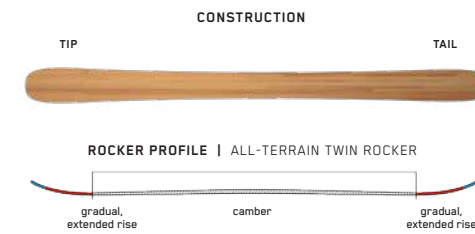

KEY FEATURES

Triaxial Braid, Hybritech Sidewall, Bio Resin