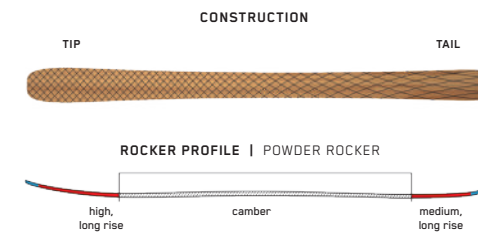

KEY FEATURES

Spectral Braid, Bio Resin

SIZES (CM):	160, 166, 172, 178
DIMENSIONS (MM):	132 - 90 - 117
ROCKER:	All-Terrain Rocker
RADIUS (M):	14.1 @ 172
CORE:	Aspen Micro Block

MINDBENDER 89Ti

The Mindbender 89Ti is an all-mountain freeride ski with a carving pedigree. Outfitted with classic construction it's got a powerful twist thanks to Titanal Y-Beam technology, providing precise, predictable, smooth turn initiation. The Mindbender 89Ti is the perfect dynamic companion for when you're in the mood to rip but soft snow isn't on the menu.

KEY FEATURES

Ti Y-Beam, Bio Resin

SIZES (CM):	164, 170, 176, 182, 188
DIMENSIONS (MM):	130 - 89 - 114
ROCKER:	All-Terrain Rocker
RADIUS (M):	15.4 @ 176
CORE:	Aspen Micro Block

MINDBENDER 85

The Mindbender 85 is an ideal ski for anyone breaking out beyond the groomers. They are lightweight, forgiving, and intuitive - inspiring confidence in beginner-to-intermediate skiers looking to bring their improving skills to new parts of the mountain.

KEY FEATURES

Bio Resin

SIZES (CM):	156, 163, 170, 177
DIMENSIONS (MM):	128 - 85 - 116
ROCKER:	All-Terrain Rocker
RADIUS (M):	13.1 @ 170
CORE:	Aspen Micro Block

MINDBENDER 116C W

At the widest waist width in the Mindbender Collection, we tasked our engineers with perfecting a versatile powder crusher that our consumers have always wanted - and born was the 116C W. It's versatile enough to take on the burliest of lines while remaining maneuverable and playful in powder - the ultimate secret weapon for any steep and deep descent.

KEY FEATURES

Spectral Braid, Bio Resin, Uni-Directional Flax

SIZES (CM):	163, 170, 177
DIMENSIONS (MM):	143 - 116 - 132
ROCKER:	All-Terrain Rocker
RADIUS (M):	18 @ 170
CORE:	Aspen Micro Block

MINDBENDER 106C W