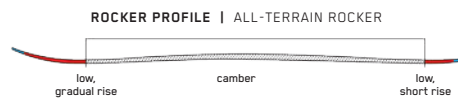

CONSTRUCTION

SIZES (CM):	153, 160, 167, 174, 181
DIMENSIONS (MM):	126 - 92 - 114
ROCKER:	All-Terrain Rocker
RADIUS (M):	19.6 @ 174
CORE:	Paulownia

ALL NEW

WAYBACK 89

Break trail and drop in like never before on the Wayback 89. Purpose engineered with input from athletes and guides, the all new Wayback 89 boasts a new construction, shape and profile featuring K2's Titanal Touring Tech, All Terrain Rocker and Bio Resin.