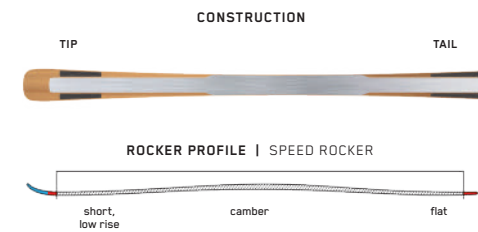

KEY FEATURES

Dark Matter Damping, Ti I-Beam, Powerwall

SIZES (CM):	163, 170, 177, 184
DIMENSIONS (MM):	125 - 82 - 111
ROCKER:	Speed Rocker
RADIUS (M):	18.4 @ 177
CORE:	Aspen Micro Block
BINDING:	Marker MXCELL 12 TCx Quiklik

DISRUPTION 78Ti

Strung up with our revolutionary Dark Matter Damping and Titanal I-Beam construction, the Disruption 78Ti can arc like nothing you've ever experienced. In line with the rest of the Disruption collection, these are made for downhill charging, with maximum control and maneuverability.