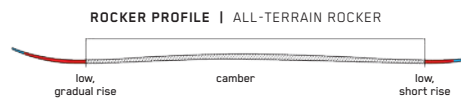

CONSTRUCTION

SIZES (CM):	165, 172, 179, 186
DIMENSIONS (MM):	132 - 106 - 121
ROCKER:	All-Terrain Rocker
RADIUS (M):	22.3 @ 179
CORE:	Paulownia

WAYBACK 98

The all-new Wayback 98 is the most universal tool in the Wayback collection. Narrow enough for a spring tour but wide enough to navigate variable conditions. Featuring K2's Titanal Touring Tech and All Terrain Rocker, for added control in variable snow.