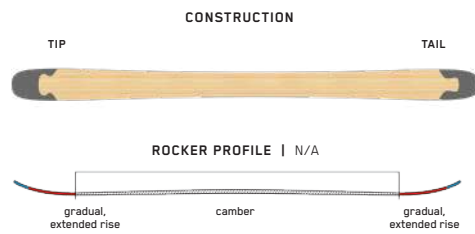

KEY FEATURES

K2 Carbon Braided Core, Triaxial Braided Core, TwinTech Sidewalls, Bio Resin

SIZES (CM):	149, 159, 169, 179, 185
DIMENSIONS (MM):	119 - 90 - 113
ROCKER:	All-Terrain Twin Rocker
RADIUS (M):	16 @ 169
CORE:	Aspen Micro Block

ALL NEW

OMEN 85

Designed to withstand all the abuse you can throw at them. The Omen 85 is our entry-level freestyle twin built with no-nonsense durability and lots of pop thanks to the K2's Duracap construction and Triaxial Braided Core. Rest easy with the Omen 85 W and focus on your park progression.

KEY FEATURES

K2 Carbon Braided Core, Bio Resin

SIZES (CM):	139, 149, 159, 169
DIMENSIONS (MM):	111 - 86 - 106
ROCKER:	N/A
RADIUS (M):	16 @ 159
CORE:	Aspen

ALL NEW

OMEN 90 W

From the park to the podium. The Omen 90 W is an ultra-durable freestyle twin designed for the park, pipe, and beyond. Equipped with K2's Carbon Boost Braid and Triaxial Braided Cores for added durability and plenty of pop while also featuring a progressive sidecut.