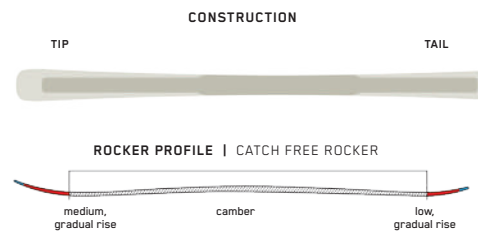

KEY FEATURES

I-Beam, Hybritech

SIZES (CM):	149, 156, 163, 170, 177
DIMENSIONS (MM):	126 - 76 - 110
ROCKER:	Catch Free Rocker
RADIUS (M):	14.4 @ 170
CORE:	Composite
BINDING:	Marker M2 10 Quicklik, Marker M2 10