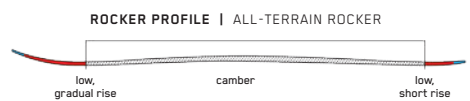

CONSTRUCTION

SIZES (CM):	151, 158, 165, 172
DIMENSIONS (MM):	126 - 98 - 114
ROCKER:	All-Terrain Rocker
RADIUS (M):	18.3 @ 165
CORE:	Paulownia

WAYBACK 89 W

Break trail and drop in like never before on the Wayback 89 W. Purpose engineered with input from athletes and guides, the all-new Wayback 89 W boasts a new construction, shape and profile featuring K2's Titanal Touring Tech, All Terrain Rocker and Bio Resin.