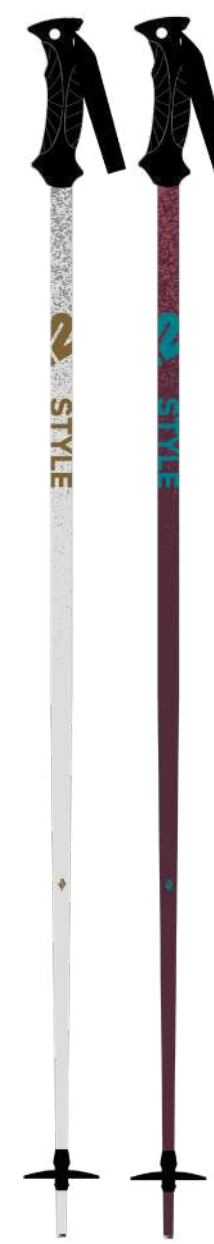

KEY FEATURES

100% Composite

GRIP:	Performance Rubber
SHAFT:	16mm Composite
BASKET:	60mm All Mountain
SIZES (CM):	105, 110, 115, 120
COLORS:	White, Burgundy

STYLE ALUMINUM

For the female skier who doesn't want to worry about the durability of her ski poles, we offer the Style Aluminum. Built with a strong but lightweight 16mm aluminum shaft, these poles strike the perfect balance of reliable performance and incredible value. Available in shorter lengths for smaller skiers.