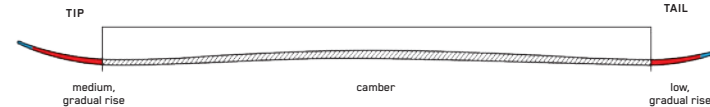

SKI TECHNOLOGY SKI CORES

CORES

K2 uses a variety of wood species in our cores to fine-tune the performance characteristics of each ski.