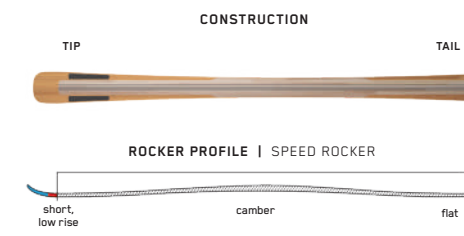

KEY FEATURES

Dark Matter Damping, Carbon I-Beam, Powerwall

SIZES (CM):	156, 162, 168, 174
DIMENSIONS (MM):	126 - 73 - 108
ROCKER:	Speed Rocker
RADIUS (M):	12.9 @ 162
CORE:	Aspen Veneer
BINDING:	Marker M3 10 Compact Quikclik