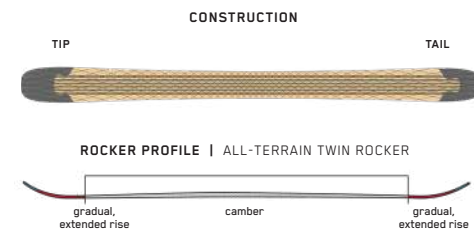

KEY FEATURES

Spectral Braid, Carbon Boost, Triaxial Braided Core, TwinTech Sidewalls, Bio Resin