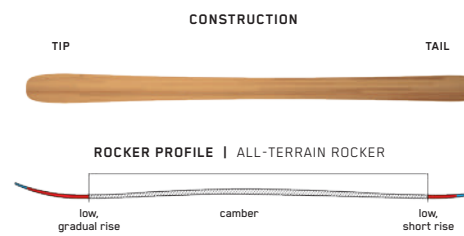

KEY FEATURES

Slantwall

SIZES (CM):	149, 156, 163, 170, 177
DIMENSIONS (MM):	128 - 85 - 116
ROCKER:	All-Terrain Rocker
RADIUS (M):	11.9 @ 163
CORE:	Aspen Veneer
BINDING:	Marker Free Ten Quikclik