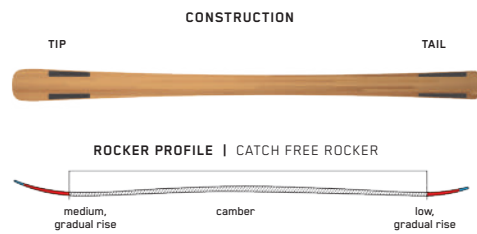

KEY FEATURES

I-Beam, Hybritech

SIZES (CM):	156, 163, 170, 177
DIMENSIONS (MM):	126 - 76 - 110
ROCKER:	Catch Free Rocker
RADIUS (M):	14.4 @ 170
CORE:	Aspen Light
BINDING:	Marker M3 10 Compact Quicklik

DISRUPTION 76

Lessons are out for the winter and you're ready to start exploring the mountain on your own terms. The Disruption 76 is the ski that will take you everywhere with confidence. Its nimble and forgiving design, featuring our Catch Free Rocker profile, will keep you smiling all day long as you develop your skills.