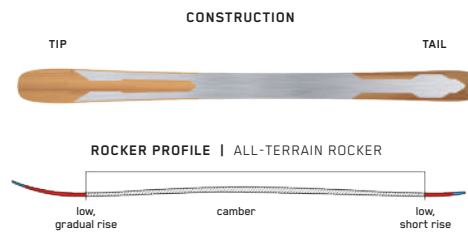

KEY FEATURES

Ti Y-Beam, Bio Resin

SIZES (CM):	172, 179, 186, 193
DIMENSIONS (MM):	137 - 108 - 125
ROCKER:	All-Terrain Rocker
RADIUS (M):	22.8 @ 187
CORE:	Aspen Micro Block

MINDBENDER 106C

The all-new K2 Mindbender 106C redefines all-mountain performance in a weight conscious and playful package. At a more approachable waist width, and without sacrificing mid-range performance, the 106C are nimble, dynamic and supportive; they are the ultimate one ski quiver everyone should have in their lineup.