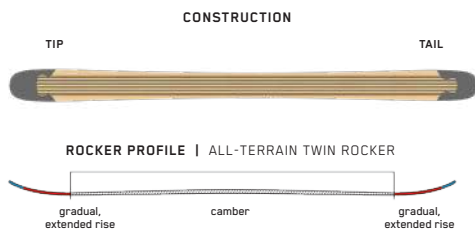

KEY FEATURES

Triaxial Braid, Hybritech Sidewall, Bio Resin

CONSTRUCTION

ROCKER PROFILE | ALL-TERRAIN TWIN ROCKER

SIZES (CM):	149, 159, 169
DIMENSIONS (MM):	124 - 92 - 114
ROCKER:	All-Terrain Twin Rocker
RADIUS (M):	14.6 @ 159
CORE:	Aspen Micro Block

omen

omen

SKI TECH

FREESTYLE TECHNOLOGY

TRIAxAL
BRAIDED

Triaxial Braid

Triaxially Braided - K2-patented process that interlocks strands of fiberglass around a milled core for pronounced torsional strength while retaining the flex patterns inherent in a wood ski.

KEY FEATURES

Carbon Boost Braid, Triaxial Braided Core, TwinTech Sidewalls, Bio Resin

SIZES (CM):	163, 170, 177, 184, 188
DIMENSIONS (MM):	125 - 96 - 119
ROCKER:	All-Terrain Twin Rocker
RADIUS (M):	18 @ 177
CORE:	Aspen Micro Block

ALL NEW

OMEN 90

From the park to the podium, The Omen 90 is an ultra-durable freestyle twin designed for the park, pipe, and beyond. Equipped with K2's Carbon Boost Braid, The Omen 90 deliver tons of pop off the lip and the stability you need to stomp those deep landings.