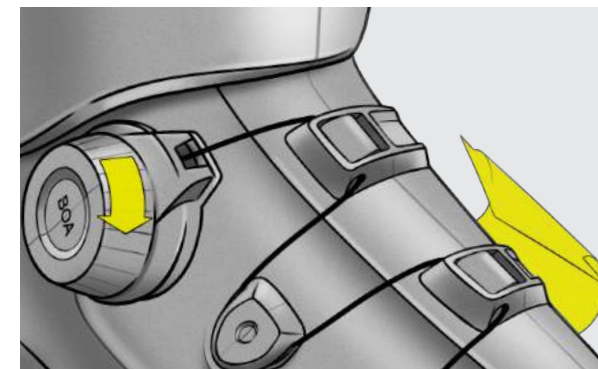

LOCKED IN

Connected fit designed to uniformly wrap the foot and minimize downward pressure, increasing heel lock-down for improved power and edge-to-edge control.