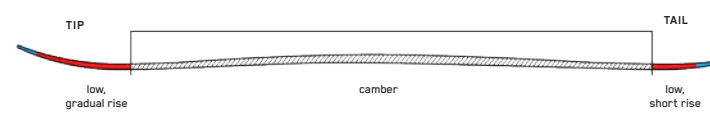

ALL-TERRAIN ROCKER - Gradual rise in the tip for great versatility in all conditions, with a low, short rise in the tail for added control in variable snow.

ALL-TERRAIN TWIN ROCKER - gradual, extended rise in the tip and tail for added versatility and control in all conditions.