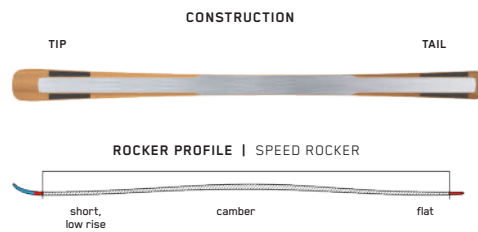

KEY FEATURES

Dark Matter Damping, Ti I-Beam, Powerwall

SIZES (CM):	165, 170, 175, 180
DIMENSIONS (MM):	118 - 74 - 103
ROCKER:	Speed Rocker
RADIUS (M):	18.1 @ 175
CORE:	Aspen/Maple
BINDING:	Marker MXCELL 12 TCx Quiklik

DISRUPTION Ti²

For those looking to maximize their carving to charging ratio -- you've come to the right place. The Disruption Ti2 is a no-hold, stable-as-a-rock hard-charging ski that doesn't know the meaning of second place. The Disruption Ti2 is the dampest piste ski we've ever built.