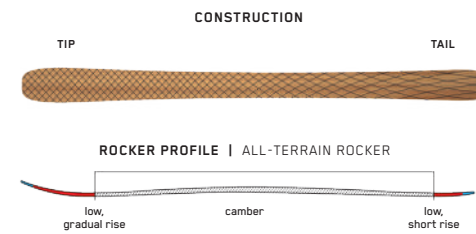

KEY FEATURES

Ti Y-Beam, Bio Resin

SIZES (CM):	164, 170, 176, 182, 188
DIMENSIONS (MM):	130 - 89 - 114
ROCKER:	All-Terrain Rocker
RADIUS (M):	15.4 @ 176
CORE:	Aspen Micro Block

MINDBENDER 85

The Mindbender 85 is an ideal ski for anyone breaking out beyond the groomers. They are lightweight, forgiving, and intuitive - inspiring confidence in beginner-to-intermediate skiers looking to bring their improving skills to new parts of the mountain.

KEY FEATURES

Spectral Braid, Bio Resin, Uni-Directional Flax

SIZES (CM):	163, 170, 177
DIMENSIONS (MM):	143 - 116 - 132
ROCKER:	All-Terrain Rocker
RADIUS (M):	18 @ 170
CORE:	Aspen Micro Block

MINDBENDER 106C W

Every skier needs that one set-up that can handle it all and rip despite varying forecasts. That's why we built the women's-specific Mindbender 106C W. The 106C features a mid-fat waist and a lightweight Aspen Micro Block core, the perfect combination of float and fun. These skis are stable despite their lighter construction and maintain complete maneuverability.

KEY FEATURES

Spectral Braid Technology, Bio Resin, Uni-Directional Flax

SIZES (CM):	155, 162, 169, 176
DIMENSIONS (MM):	138 - 106 - 127
ROCKER:	All-Terrain Rocker
RADIUS (M):	15.7 @ 169
CORE:	Aspen Micro Block