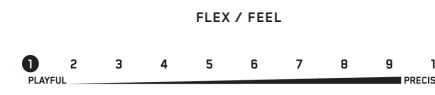

KEY FEATURES

Two Buckles, Gripwalk Outsoles.

FLEX RATING:	N/A
LAST WIDTH (MM):	Youth
WEIGHT (G):	976g @ 20.5
SHELL MATERIAL:	TPU RG
CUFF MATERIAL:	PP
LINER:	CushFit Jr
STRAP:	N/A
OUTSOLE:	5355 (Alpine)
SIZE RANGE:	19.5, 20.5, 21.5, 22.5

INDY III

Getting bigger and stronger, the kiddos need a boot that can keep up with their developing skills.