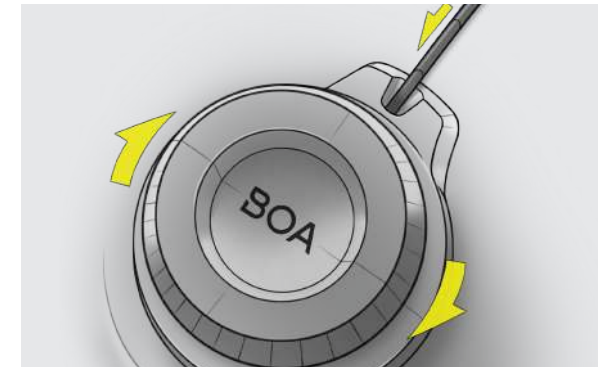

DIALED IN

Precision fit with on-the-fly tightening and loosening for enhanced responsiveness, optimized pressure distribution, and reduced pressure points.