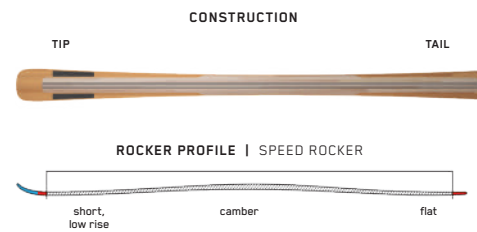

KEY FEATURES

Dark Matter Damping, Carbon I-Beam, Powerwall

SIZES (CM):	156, 162, 168, 174
DIMENSIONS (MM):	126 - 73 - 108
ROCKER:	Speed Rocker
RADIUS (M):	14 @ 177
CORE:	Aspen Micro Block
BINDING:	Marker M3 11 Compact Quiklik

DISRUPTION 82Ti

Fully equipped and ready to rip, the Disruption 82Ti has all our top tech including Titanal I-Beam construction and Dark Matter Damping. We gave it a big shovel and the widest waist width in the Disruption family to create a freakish combination of critical stability and confident edge control.