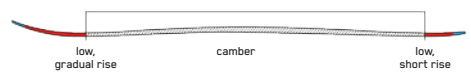

ROCKER PROFILE | ALL-TERRAIN ROCKER