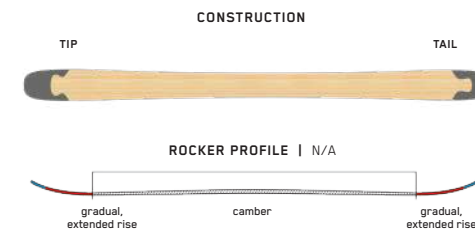

KEY FEATURES

K2 Carbon Braided Core, Triaxial Braided Core, TwinTech Sidewalls, Bio Resin

SIZES (CM):	149, 159, 169
DIMENSIONS (MM):	119 - 90 - 113
ROCKER:	N/A
RADIUS (M):	14 @ 159
CORE:	Aspen Micro Block

ALL NEW

OMEN 85 W

Designed to withstand all the abuse you can throw at them. The Omen 85 W is our entry-level freestyle twin built with no-nonsense durability and lots of pop thanks to the K2's Duracap construction and Triaxial Braided Core.

KEY FEATURES

K2 Carbon Braided Core, Bio Resin

SIZES (CM):	139, 149, 159, 169
DIMENSIONS (MM):	111 - 86 - 106
ROCKER:	N/A
RADIUS (M):	14 @ 149
CORE:	Aspen

DISRUPTION

SKI TECH

CARVING TECHNOLOGY

CARBON I-BEAM CONSTRUCTION

Full-length unidirectional carbon running from tip to tail, providing increased accuracy and energy along the entire length of the ski with a lighter, livelier feel than our Titanial I-Beam.

BEAM TECHNOLOGY