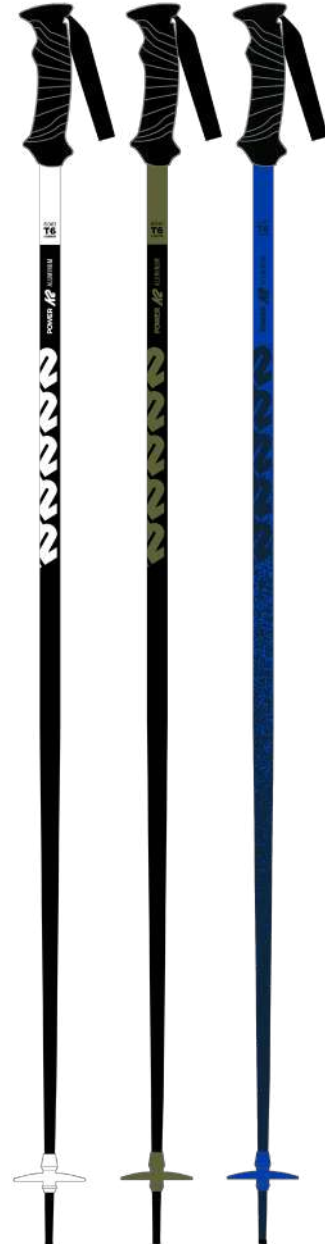

KEY FEATURES

Nesting Baskets

GRIP:	Performance Rubber
SHAFT:	18mm Aluminum
BASKET:	60mm Performance
SIZES (CM):	110, 115, 120, 125, 130, 135
COLORS:	Black, Blue, Green

STYLE CARBON

Harnessing the comfort and customization of our Ripcord grip, the Style Carbon offers a featherweight feel and full-carbon shaft for female skiers who demand the best from their gear. Understated styling, lightweight performance, and the durability to last for seasons of use. Available in shorter lengths for smaller skiers.