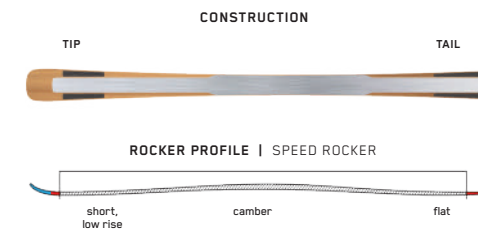

KEY FEATURES

Dark Matter Damping, Ti I-Beam, Powerwall

SIZES (CM):	146, 153, 160, 167
DIMENSIONS (MM):	115 - 72 - 103
ROCKER:	Speed Rocker
RADIUS (M):	14.7 @ 160
CORE:	Aspen Micro Block
BINDING:	Marker ERC 11 TCx Light Quicklik

DISRUPTION SC W

The Disruption SC is the perfect ski for women who like an agile short-turn feel. The Disruption SC W is designed for solid carving on groomers, and packs a serious punch thanks to classic Disruption features like Dark Matter Damping which eliminates chatter and increases edge grip, and a responsive, and playful Carbon I-Beam construction.