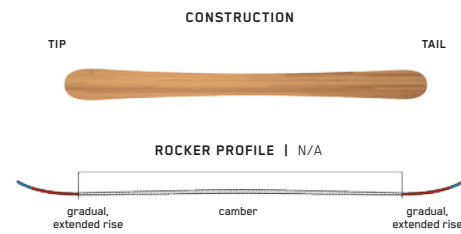

KEY FEATURES

Full Wood Core, Hybritech

SIZES (CM):	134, 144, 154
DIMENSIONS (MM):	104 - 68 - 88
ROCKER:	Speed Rocker
RADIUS (M):	16 @ 144
CORE:	Aspen

WAYBACK JR

The Wayback Jr is the go-to tool for any grom looking to spend some time on the skin track. With a nimble Paulownia Tour Light core, versatile B4mm waist, and All-Terrain Rocker. Click in and get after it.

KEY FEATURES

Full Wood Core, Duracap, Full Height Twin-Tip

SIZES (CM):	109, 119, 129, 139, 149
DIMENSIONS (MM):	102 - 75 - 96
ROCKER:	N/A
RADIUS (M):	10 @ 129
CORE:	Aspen

HI-FI

Need something more directional and twin for your growing world? Now that they're hooked on skis, you'll need the next step up. Strap into the Hi-Fi.