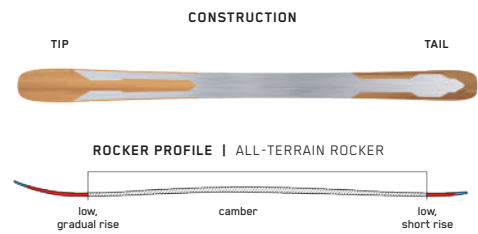

KEY FEATURES

Spectral Braid, Bio Resin

SIZES (CM):	160, 166, 172, 178
DIMENSIONS (MM):	132 - 90 - 117
ROCKER:	All-Terrain Rocker
RADIUS (M):	14.1 @ 172
CORE:	Aspen Micro Block

MINDBENDER 89Ti

The Mindbender 89Ti is an all-mountain freeride ski with a carving pedigree. Outfitted with classic construction it's got a powerful twist thanks to Titanal Y-Beam technology, providing precise, predictable, smooth turn initiation. The Mindbender 89Ti is the perfect dynamic companion for when you're in the mood to rip but soft snow isn't on the menu.

KEY FEATURES

Ti Y-Beam, Bio Resin

SIZES (CM):	164, 170, 176, 182, 188
DIMENSIONS (MM):	130 - 89 - 114
ROCKER:	All-Terrain Rocker
RADIUS (M):	15.4 @ 176
CORE:	Aspen Micro Block

MINDBENDER 85

The Mindbender 85 is an ideal ski for anyone breaking out beyond the groomers. They are lightweight, forgiving, and intuitive - inspiring confidence in beginner-to-intermediate skiers looking to bring their improving skills to new parts of the mountain.