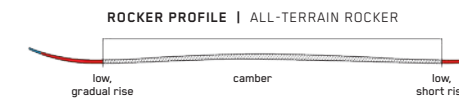

CONSTRUCTION

SIZES (CM):	146, 153, 160, 167, 174
DIMENSIONS (MM):	118 - 84 - 106
ROCKER:	All-Terrain Rocker
RADIUS (M):	20 @ 167
CORE:	Paulownia