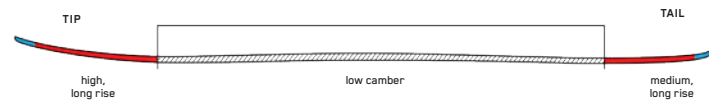

POWDER TWIN ROCKER - High and long rise in both the tip and tail for maximum float in soft snow.