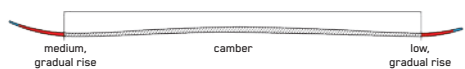

RENTAL
STRIKE

KEY FEATURES

Duracap

CONSTRUCTION

ROCKER PROFILE | CATCH FREE ROCKER

SIZES (CM):	124, 136, 142, 149, 156, 163, 170, 177
DIMENSIONS (MM):	115 - 75 - 106
ROCKER:	Catch Free Rocker
RADIUS (M):	12.5 @ 156
CORE:	Composite
BINDING:	Marker M2.10 Quikclik