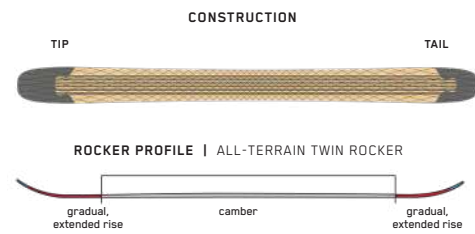

KEY FEATURES

Spectral Braid, Carbon Boost, Triaxial Braided Core, TwinTech Sidewalls, Bio Resin