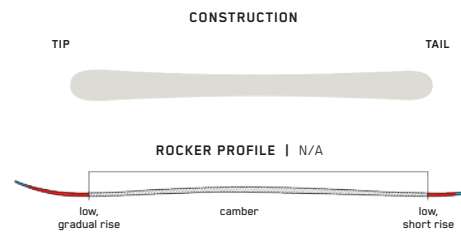

KEY FEATURES

N/A

SIZES (CM):	76, 88, 100, 112, 124, 136
DIMENSIONS (MM):	96 - 70 - 86
ROCKER:	N/A
RADIUS (M):	7 @ 100
CORE:	Composite

LUVBUG

Look no further for a one-stop kids ski you can trust to get your little one hooked. Strap them in to the Indy for their first days on the slopes.