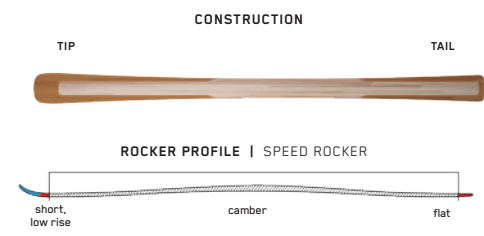

RENTAL
DISRUPTION RX

KEY FEATURES

I-Beam, Hybritech

SIZES (CM):	142, 149, 156, 163, 170, 177
DIMENSIONS (MM):	126 - 76 - 110
ROCKER:	Speed Rocker
RADIUS (M):	11.8 @ 156
CORE:	Aspen Micro Block
	Marker M3 10 Compact Quikclik