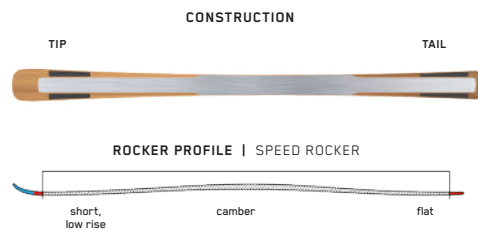

KEY FEATURES

Dark Matter Damping, Carbon I-Beam, Powerwall

SIZES (CM):	156, 163, 170, 177
DIMENSIONS (MM):	125 - 78 - 111
ROCKER:	Speed Rocker
RADIUS (M):	15.6 @ 177
CORE:	Aspen Micro Block
BINDING:	Marker M3 11 Compact Quicklik

DISRUPTION 76X

There comes a time to graduate from the rental line and experience the pride of ownership in your own pair of skis. The Disruption 76X is the perfect place to start. These smooth, versatile performers have all the tech you need to carve your way down the hill.