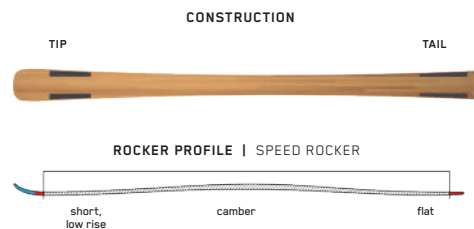

KEY FEATURES

I-Beam, Hybritech Sidewall