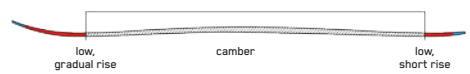

ROCKER PROFILE | ALL-TERRAIN ROCKER