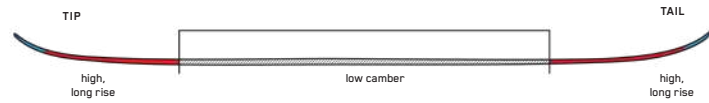

SKI TECHNOLOGY ROCKER PROFILES

ROCKER

Once thought of as a powder-specific feature, K2 pioneered the use of rocker on all-mountain and piste skis, with the rest of the ski industry following in our footsteps. Today, almost all of our skis are built with rocker, with the height and length optimized on each model for maximum performance and enjoyment.

SPEED ROCKER - Short, low rise in the tip with camber throughout and a flat tail for quick turn initiation, precise steering, and maximum stability on groomed snow.

POWDER ROCKER - High and long rise in the tip, low camber underfoot, and a medium-height, long rise in the tail to maximize float in soft snow.

POWDER TWIN ROCKER - High and long rise in both the tip and tail for maximum float in soft snow.

ALL-TERRAIN ROCKER - Gradual rise in the tip for great versatility in all conditions, with a low, short rise in the tail for added control in variable snow.

ALL-TERRAIN TWIN ROCKER - gradual, extended rise in the tip and tail for added versatility and control in all conditions.

CATCH FREE ROCKER - Effortless turn initiation at slow to moderate speeds thanks to a medium-height, gradual rise in the tip and a low, gradual rise in the tail.

SKI TECHNOLOGY SKI CORES

CORES

K2 uses a variety of wood species in our cores to fine-tune the performance characteristics of each ski.

ASPEN
Lightweight and resilient. Great all-around core material.

ASPEN MICRO BLOCK
Many small stringers of Aspen give a consistent flex, smooth feel, and damp ride.

MAPLE
Dense hardwood with excellent power transfer and stability.

PAULOWNIA
Lively, flexible wood with excellent strength-to-weight ratio.

FIR
Energetic, tough, dense wood that absorbs impacts well.