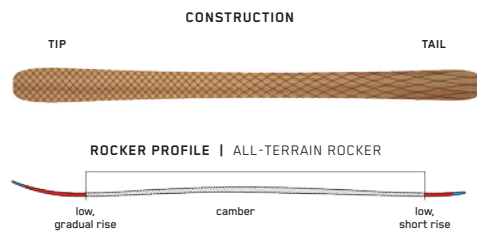

KEY FEATURES

Ti Y-Beam, Bio Resin

SIZES (CM):	166, 172, 178, 184, 190
DIMENSIONS (MM):	134 - 99 - 120
ROCKER:	All-Terrain Rocker
RADIUS (M):	18.1 @ 178
CORE:	Aspen Micro Block

MINDBENDER 96C

Are you looking for an all-mountain ski that's equally comfortable on hard pack, bumps or the occasional powder day? Answers lie in the Mindbender 96C. Its composure will keep you feeling confident through the chop and chunder. The 96C delivers a playful and stable demeanor, letting you feel secure regardless of where you take them.

KEY FEATURES

Spectral Braid Technology, Bio Resin, Uni-Directional Flax

SIZES (CM):	166, 172, 178, 184
DIMENSIONS (MM):	131 - 96 - 119
ROCKER:	All-Terrain Rocker
RADIUS (M):	16.7 @ 178
CORE:	Aspen Micro Block

MINDBENDER 90C

Ideal for lighter skiers or those who don't need the stability and stiffness of a metal laminate ski, the Mindbender 90C's Aspen Micro Block core and All-Terrain Rocker profile will deliver a fun, lively ride anywhere on the hill.

KEY FEATURES

Spectral Braid, Bio Resin

SIZES (CM):	160, 166, 172, 178
DIMENSIONS (MM):	132 - 90 - 117
ROCKER:	All-Terrain Rocker
RADIUS (M):	14.1 @ 172
CORE:	Aspen Micro Block

MINDBENDER 89Ti

The Mindbender 89Ti is an all-mountain freeride ski with a carving pedigree. Outfitted with classic construction it's got a powerful twist thanks to Titanal Y-Beam technology, providing precise, predictable, smooth turn initiation. The Mindbender 89Ti is the perfect dynamic companion for when you're in the mood to rip but soft snow isn't on the menu.