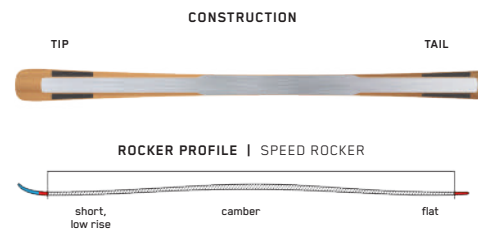

KEY FEATURES

Dark Matter Damping, Ti I-Beam, Powerwall

SIZES (CM):	155, 160, 165, 170
DIMENSIONS (MM):	125 - 72 - 107
ROCKER:	Speed Rocker
RADIUS (M):	13.6 @ 165
CORE:	Aspen Micro Block
BINDING:	Marker MXC 12 TCx Light Quiklik

DISRUPTION SC

It's time to start nailing turns like you've always imagined. The Disruption SC's carbon I-Beam construction makes it more forgiving than its metal-laden siblings, while still delivering razor-sharp edge control and a smooth ride on the firmest of hardpack.