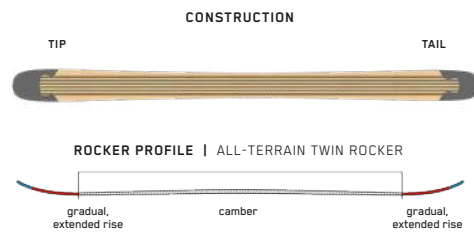

KEY FEATURES

Carbon Boost Braid, Triaxial Braided Core, TwinTech Sidewalls, Bio Resin

SIZES (CM):	163, 170, 177, 184, 188
DIMENSIONS (MM):	125 - 96 - 119
ROCKER:	All-Terrain Twin Rocker
RADIUS (M):	18 @ 177
CORE:	Aspen Micro Block

ALL NEW

OMEN 90

From the park to the podium, The Omen 90 is an ultra-durable freestyle twin designed for the park, pipe, and beyond. Equipped with K2's Carbon Boost Braid, The Omen 90 deliver tons of pop off the lip and the stability you need to stomp those deep landings.

KEY FEATURES

K2 Carbon Braided Core, Triaxial Braided Core, TwinTech Sidewalls, Bio Resin

SIZES (CM):	149, 159, 169, 179, 185
DIMENSIONS (MM):	119 - 90 - 113
ROCKER:	All-Terrain Twin Rocker
RADIUS (M):	16 @ 169
CORE:	Aspen Micro Block