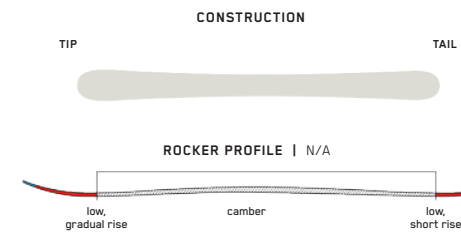

KEY FEATURES

N/A