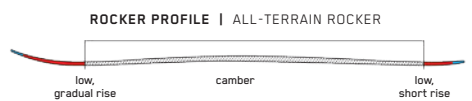

KEY FEATURES

Titanal Touring Tech, Bio Resin

CONSTRUCTION

SIZES (CM):	153, 160, 167
DIMENSIONS (MM):	121 - 89 - 107
ROCKER:	All-Terrain Rocker
RADIUS (M):	15.8 @ 160
CORE:	Paulownia

SPECIALTY

CRESCENDO

The K2 Crescendo was designed for one purpose... skiing bottomless pow. The Crescendo features K2's patented Spectral Braid Technology, a lightweight aspen/paulownia core and a powder rocker profile giving the Crescendo unprecedented float and maneuverability on even the deepest days.