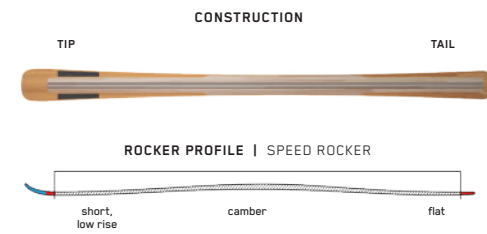

KEY FEATURES

Dark Matter Damping, Carbon I-Beam, Powerwall

SIZES (CM):	146, 153, 160, 167
DIMENSIONS (MM):	127 - 74 - 109
ROCKER:	Speed Rocker
RADIUS (M):	12.6 @ 160
CORE:	Aspen Micro Block
BINDING:	Marker ER3 10 Compact Quicklik