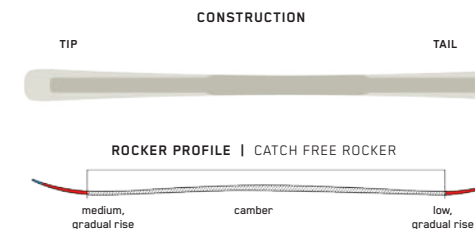

KEY FEATURES

I-Beam, DuraCap