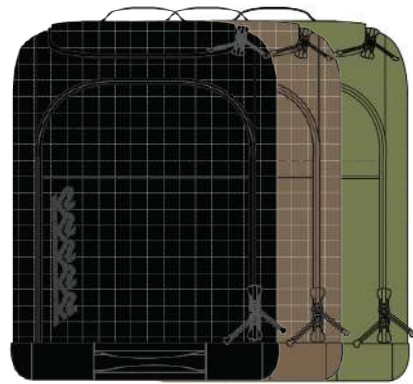

BOOT LOCKER

600D ripstop nylon with PE backing, padded tarpaulin lining, TPU-coated bottom. Features boot compartment with drainage, helmet compartment, goggle compartment, external storage pocket

COLORS: Black, Coyote, Sage