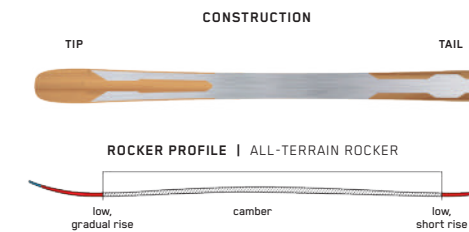

KEY FEATURES

Ti Y-Beam, Bio Resin

SIZES (CM):	166, 172, 178, 184, 190
DIMENSIONS (MM):	134 - 99 - 120
ROCKER:	All-Terrain Rocker
RADIUS (M):	18.1 @ 178
CORE:	Aspen Micro Block