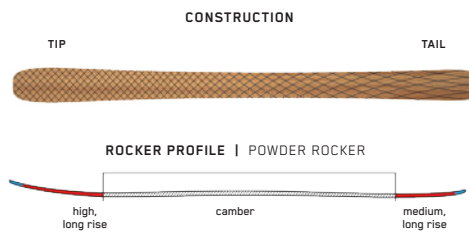

K2 MINDBENDER

K2 MINDBENDER

SKI TECH

FREERIDE TECHNOLOGY

TITANAL Y-BEAM

Titanal is placed directly over the edges in the forebody of the ski for predictable turn initiation. Underfoot the titanal spans the full width of the ski for maximum control and power transfer. In the tail we move mass away from the mount points increasing directional stability, resulting in consistent turn release.

SPECTRAL BRAID

K2's Patented Spectral Braid is a first of its kind variable angle reinforcement that allows for precision-tuned torsion and flex by altering the fiber orientation along the length of the ski. This makes our skis feel lively, energetic, and remarkably composed.

TITANAL
Y-BEAM
TECHNOLOGY

SPECTRAL
BRAID
TECHNOLOGY
(U.S. PATENT
NO. 10,857,445)

MINDBENDER 116C

The Mindbender 116C is a powder ski built for those epic days everyone dreams of. Featuring K2's patented Spectral Braid technology, the 116C is both energetic and composed. This surprisingly sturdy ski lets you take on the burliest of lines and the reality of getting to the stash and back again.

KEY FEATURES

Spectral Braid, Bio Resin, Uni-Directional Flax

SIZES (CM):	177, 182, 187, 194
DIMENSIONS (MM):	143 - 116 - 132
ROCKER:	Powder Rocker
RADIUS (M):	22.5 @ 187
CORE:	Aspen Micro Block

MINDBENDER 108Ti