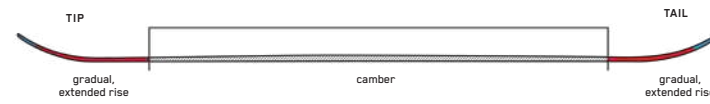

CATCH FREE ROCKER - Effortless turn initiation at slow to moderate speeds thanks to a medium-height, gradual rise in the tip and a low, gradual rise in the tail.