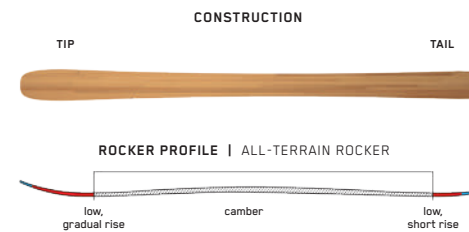

KEY FEATURES

Hybritech, Tapered Tip/Tail

SIZES (CM):	145, 155, 165
DIMENSIONS (MM):	127 - 98 - 116
ROCKER:	All-Terrain Rocker
RADIUS (M):	14.3 @ 155
CORE:	Aspen Micro Block

MINDBENDER JR

The Mindbender Junior is the go-to ski for young guns looking to hang with the big dogs on serious freeride terrain. With a responsive Aspen Veneer core and versatile All-Terrain Rocker, this is no watered-down kids' ski.

KEY FEATURES

Full Wood Core, Hybritech

SIZES (CM):	119, 129, 139, 149
DIMENSIONS (MM):	110 - 84 - 98
ROCKER:	All-Terrain Rocker
RADIUS (M):	12 @ 139
CORE:	Aspen

DISRUPTION JR

The Disruption Jr is for kids who know how to rail a turn, for those tearing up the racecourse, or for those chasing Mom and Dad on early-morning groomer missions. The Disruption Jr perfectly combines flex and versatility with maximum stability.