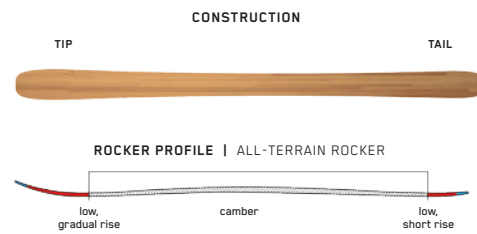

KEY FEATURES

Bio Resin

SIZES (CM):	156, 163, 170, 177
DIMENSIONS (MM):	128 - 85 - 116
ROCKER:	All-Terrain Rocker
RADIUS (M):	13.1 @ 170
CORE:	Aspen Micro Block

MINDBENDER 116C W

At the widest waist width in the Mindbender Collection, we tasked our engineers with perfecting a versatile powder crusher that our consumers have always wanted - and born was the 116C W. It's versatile enough to take on the burliest of lines while remaining maneuverable and playful in powder - the ultimate secret weapon for any steep and deep descent.