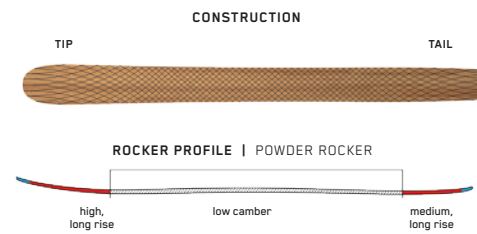

KEY FEATURES

Titanal Touring Tech, Bio Resin

CONSTRUCTION

SIZES (CM):	153, 160, 167
DIMENSIONS (MM):	121 - 89 - 107
ROCKER:	All-Terrain Rocker
RADIUS (M):	15.8 @ 160
CORE:	Paulownia

SPECIALTY

CRESCENDO

The K2 Crescendo was designed for one purpose... skiing bottomless pow. The Crescendo features K2's patented Spectral Braid Technology, a lightweight aspen/paulownia core and a powder rocker profile giving the Crescendo unprecedented float and maneuverability on even the deepest days.

KEY FEATURES

Carbon Boost Braid, Hybritech, Bio Resin

SIZES (CM):	159, 168, 177, 186
DIMENSIONS (MM):	155 - 132 - 144
ROCKER:	Powder Rocker
RADIUS (M):	17.3 @ 168
CORE:	Aspen/Paulownia

FATTY

It's impossible to step into these bad boys and not have a good time. They're 88 centimeters of pure shred potential. Park tricks? Only limited by your imagination. Hard-charging big mountain? Hell yeah. There are two types of people in the world: those who have Fatties and those who need them.