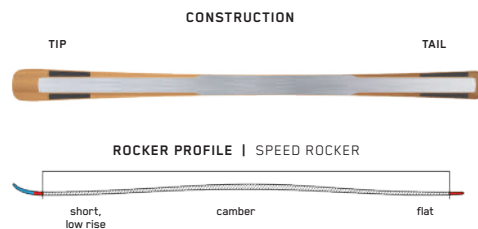

KEY FEATURES

Dark Matter Damping, Ti I-Beam, PowerWall