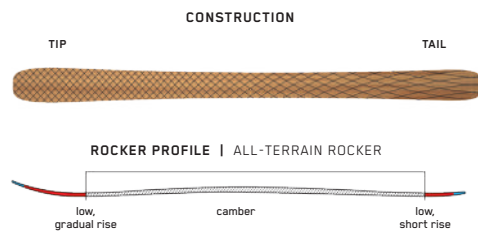

SPECTRAL BRAID

K2's Patented Spectral Braid is a first of its kind variable angle reinforcement that allows for precision-tuned torsion and flex by altering the fiber orientation along the length of the ski. This makes our skis feel lively, energetic, and remarkably composed.

The jack of all (freeride) trades introduces the Mindbender 99Ti – where a quick turn radius, meets the effortless float of a 99mm waist. A gradual rise in the tip creates versatility in all conditions, and a low tail creates control in variable snow. This freeride ski is the go-to model for confident ripping all over the mountain.

KEY FEATURES

Ti Y-Beam, Bio Resin

SIZES (CM):	166, 172, 178, 184, 190
DIMENSIONS (MM):	134 - 99 - 120
ROCKER:	All-Terrain Rocker
RADIUS (M):	18.1 @ 178
CORE:	Aspen Micro Block

MINDBENDER 96C

Are you looking for an all-mountain ski that's equally comfortable on hard pack, bumps or the occasional powder day? Answers lie in the Mindbender 96C. Its composure will keep you feeling confident through the chop and chunder. The 96C delivers a playful and stable demeanor, letting you feel secure regardless of where you take them.

KEY FEATURES

Spectral Braid Technology, Bio Resin, Uni-Directional Flax

SIZES (CM):	166, 172, 178, 184
DIMENSIONS (MM):	131 - 96 - 119
ROCKER:	All-Terrain Rocker
RADIUS (M):	16.7 @ 178
CORE:	Aspen Micro Block