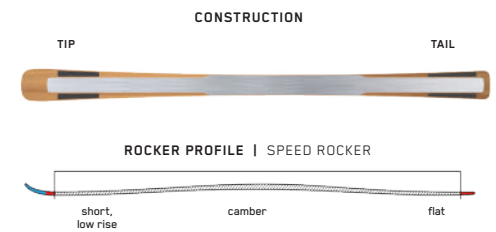

KEY FEATURES

Dark Matter Damping, Ti I-Beam, Powerwall

SIZES (CM):	156, 163, 170, 177, 184
DIMENSIONS (MM):	123 - 78 - 109
ROCKER:	Speed Rocker
RADIUS (M):	17.8 @ 177
CORE:	Aspen Micro Block
BINDING:	Marker MXC 12 TCx Light Quiklik