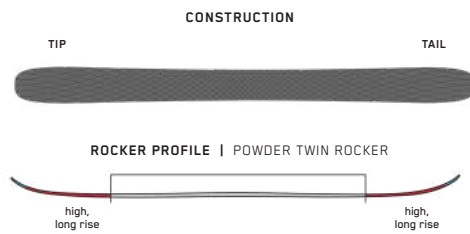

KEY FEATURES

Spectral Braid, Carbon Braided Core, Uni-Directional Flax, Carbon Boost, Twin Tech Sidewalls, Bio Resin