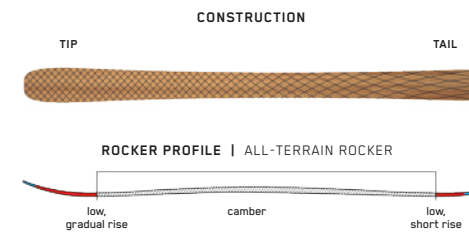

SPECTRAL BRAID

K2's Patented Spectral Braid is a first of its kind variable angle reinforcement that allows for precision-tuned torsion and flex by altering the fiber orientation along the length of the ski. This makes our skis feel lively, energetic, and remarkably composed.

KEY FEATURES

Ti Y-Beam, Bio Resin

SIZES (CM):	172, 179, 186, 193
DIMENSIONS (MM):	137 - 108 - 125
ROCKER:	All-Terrain Rocker
RADIUS (M):	22.8 @ 187
CORE:	Aspen Micro Block

MINDBENDER 106C

The all-new K2 Mindbender 106C redefines all-mountain performance in a weight conscious and playful package. At a more approachable waist width, and without sacrificing mid-range performance, the 106C are nimble, dynamic and supportive; they are the ultimate one ski quiver everyone should have in their lineup.

KEY FEATURES

Spectral Braid, Bio Resin, Uni-Directional Flax

SIZES (CM):	169, 176, 183, 189
DIMENSIONS (MM):	138 - 106 - 127
ROCKER:	All-Terrain Rocker
RADIUS (M):	18.9 @ 183
CORE:	Aspen Micro Block

MINDBENDER 99Ti

The jack of all (freeride) trades introduces the Mindbender 99Ti – where a quick turn radius, meets the effortless float of a 99mm waist. A gradual rise in the tip creates versatility in all conditions, and a low tail creates control in variable snow. This freeride ski is the go-to model for confident ripping all over the mountain.