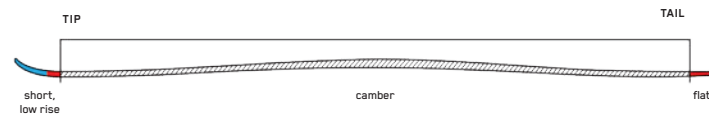

SKI TECHNOLOGY ROCKER PROFILES

ROCKER

Once thought of as a powder-specific feature, K2 pioneered the use of rocker on all-mountain and piste skis, with the rest of the ski industry following in our footsteps. Today, almost all of our skis are built with rocker, with the height and length optimized on each model for maximum performance and enjoyment.

SPEED ROCKER - Short, low rise in the tip with camber throughout and a flat tail for quick turn initiation, precise steering, and maximum stability on groomed snow.

POWDER ROCKER - High and long rise in the tip, low camber underfoot, and a medium-height, long rise in the tail to maximize float in soft snow.