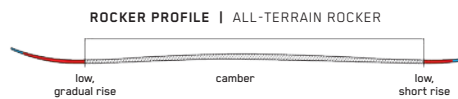

CONSTRUCTION

SIZES (CM):	165, 172, 179, 186
DIMENSIONS (MM):	126 - 98 - 114
ROCKER:	All-Terrain Rocker
RADIUS (M):	22.1 @ 179
CORE:	Paulownia

WAYBACK 92

Taking your first steps into the backcountry or simply looking for a touring setup that won't break the bank? The all-new Wayback 92 is the ski for you. The Wayback 92's All-Terrain Rocker delivers added control in variable snow.