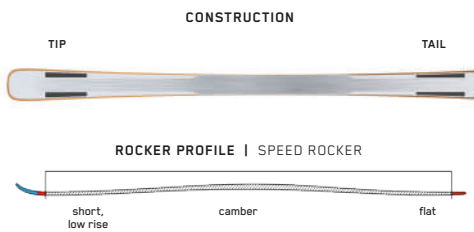

KEY FEATURES

Dark Matter Damping, Ti2 I-Beam, World Cup Piston Plate

SIZES (CM):	177, 182, 187
DIMENSIONS (MM):	111 - 71 - 96
ROCKER:	Speed Rocker
RADIUS (M):	22.3 @ 182
CORE:	Aspen Micro Block
BINDING:	Marker Xcomp 16 Race

DISRUPTION STi

The Disruption STis are for the aggressive expert skier who goes all-in on every turn and demands a rock-solid edge hold. The Disruption STi utilizes a tighter turn radius for added agility - without sacrificing speed. Its Titanal I-Beam construction runs tip to tail along the center of the ski, optimally shaped to deliver stability in every turn.