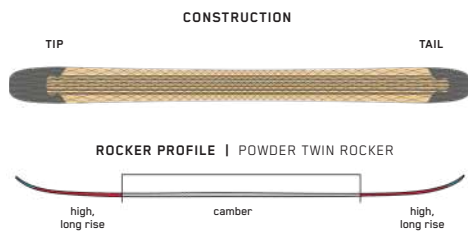

KEY FEATURES

Bio Resin

CONSTRUCTION

ROCKER PROFILE | ALL-TERRAIN ROCKER

SIZES (CM):	149, 156, 163, 170
DIMENSIONS (MM):	128 - 85 - 116
ROCKER:	All-Terrain Rocker
RADIUS (M):	10.7 @ 156
CORE:	Aspen Micro Block

Reckoner
SKI TECH
 FREESTYLE TECHNOLOGY

SPECTRAL

BRAID

TECHNOLOGY

(U.S. PATENT NO. 10,857,445)

Spectral Braid

Another implementation of K2's Torsion Control Design, the patented Spectral Braid makes another appearance in the Reckoner collection. In this iteration, tighter fiber angles are found in the midbody of the ski, with more open angles in the tip and tail. The result is a ski with playful extremities coupled with a stable and powerful feel underfoot. This allows for more playfulness and forgiveness in the ski's extremities while maintaining a stable and powerful feel underfoot.

KEY FEATURES

Spectral Braid, Carbon Boost, Triaxial Braided Core, TwinTech Sidewalls, Bio Resin

SIZES (CM):	159, 169, 179, 189
DIMENSIONS (MM):	150 - 124 - 148
ROCKER:	Powder Twin Rocker
RADIUS (M):	22 @ 179
CORE:	Aspen