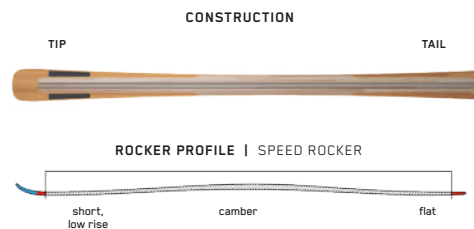

KEY FEATURES

Dark Matter Damping, Carbon I-Beam, PowerWall